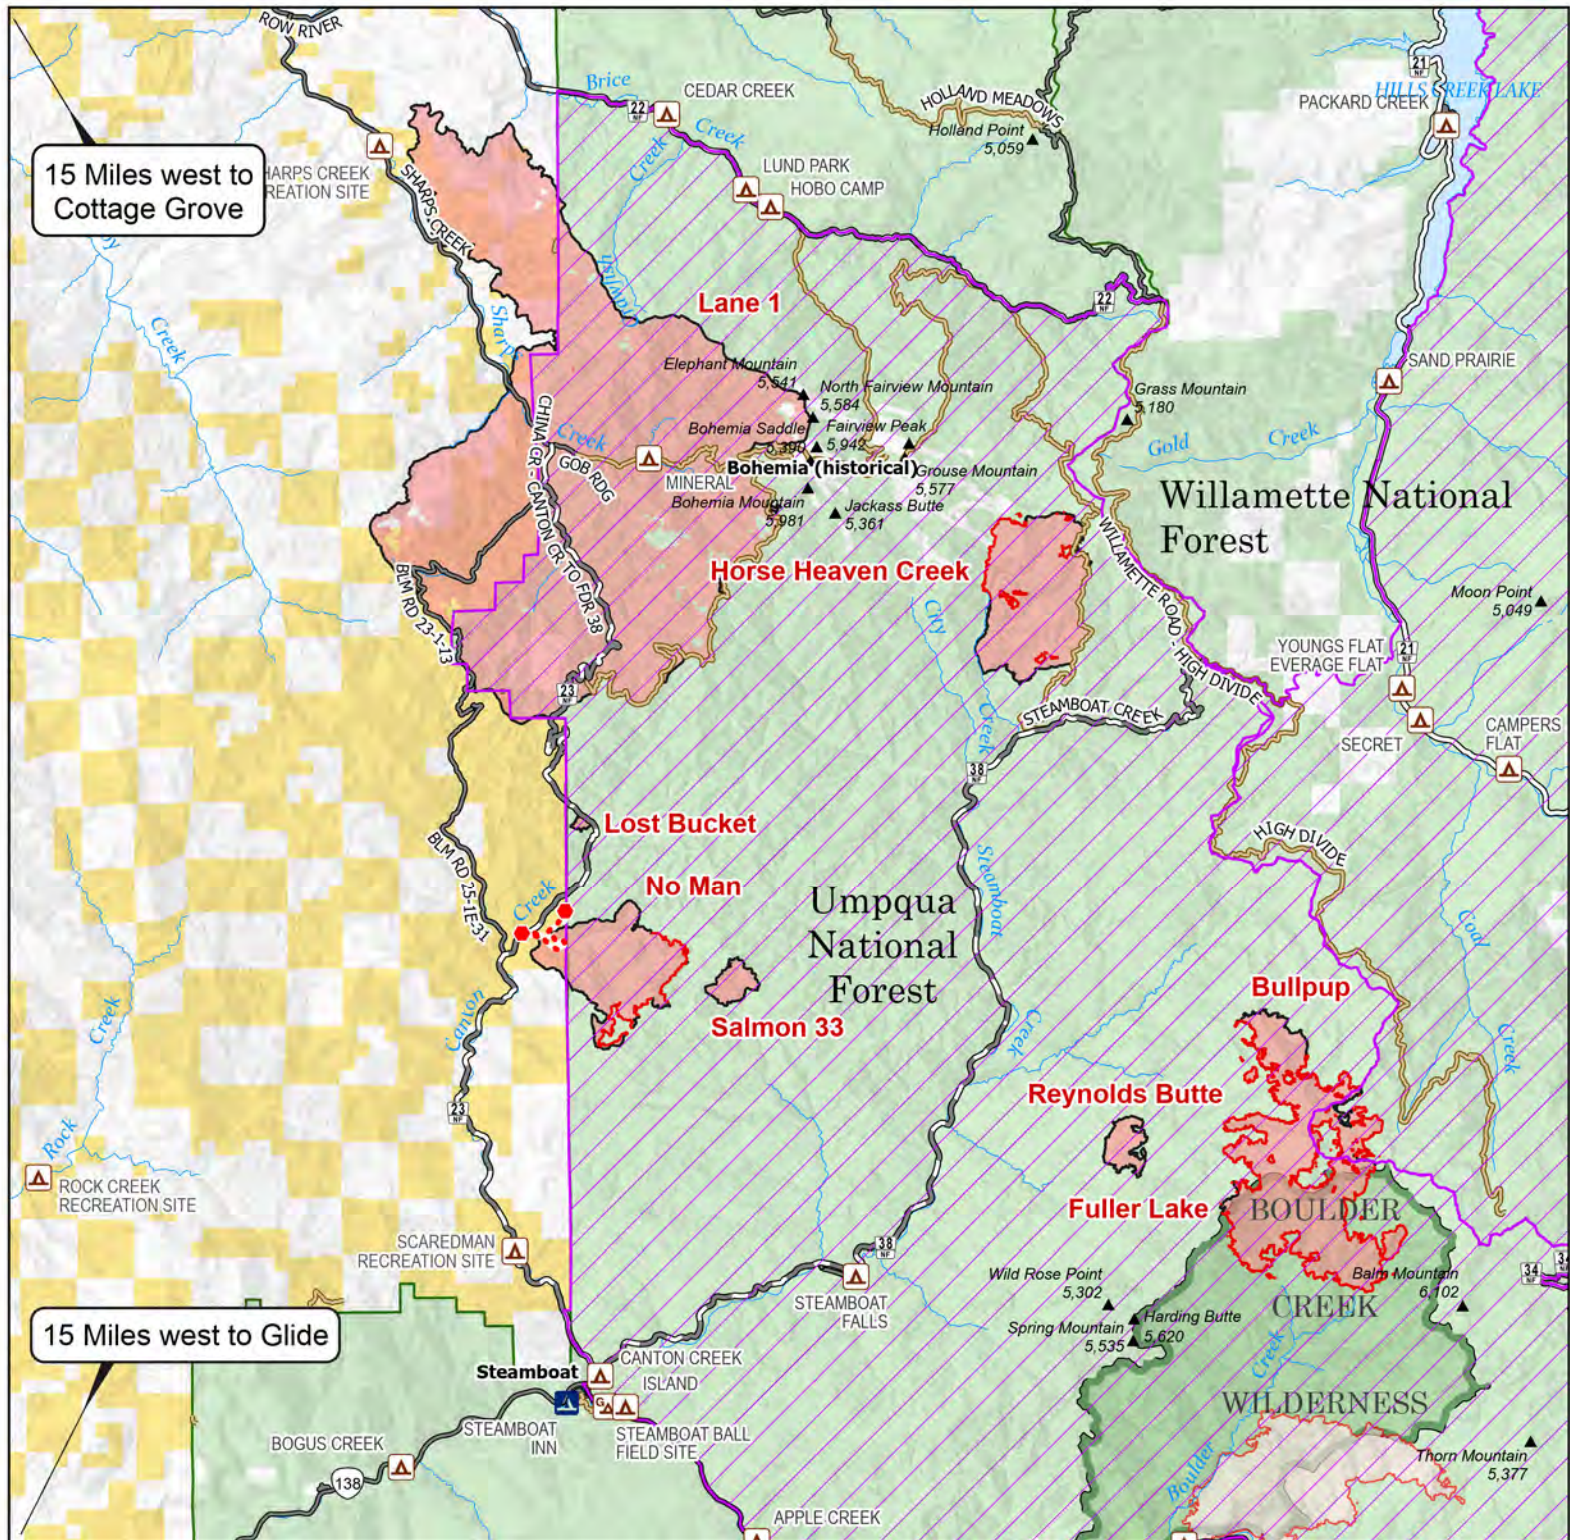

# Information

**10/03/2024**

Homestead Complex  
OR-UPF-240311

10,284 acres at 10/02/2024 2313

Lane 1

OR-771S-000028

25,951 acres at 9/26/2024 1912

- Current BLM Road Closure
- Contained
- Uncontained
- Fire Area - Homestead Complex & Lane 1
- Adjacent Incidents
- Bureau of Land Management Lands
- U.S. Forest Service
- FS Wilderness Boundary
- Forest Service Closure Area

15 Miles west to Cottage Grove

15 Miles west to Glide